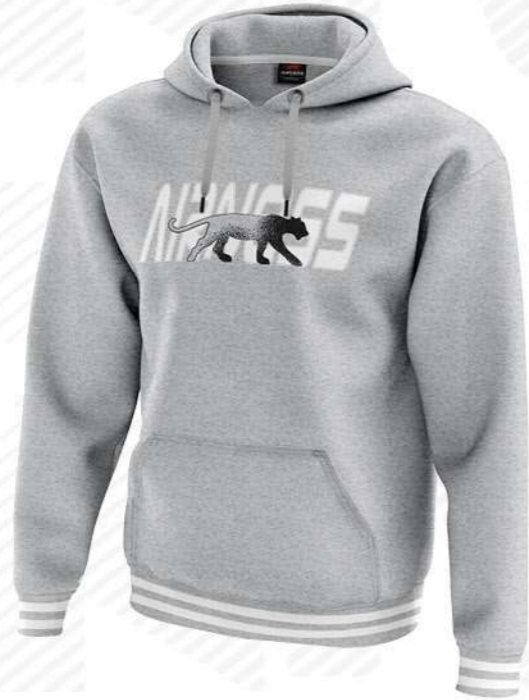

HOODIE SIGN GRIS CHINÉ – IA/15/1/77
Coton/Viscose - Terry fleece - 280 grs